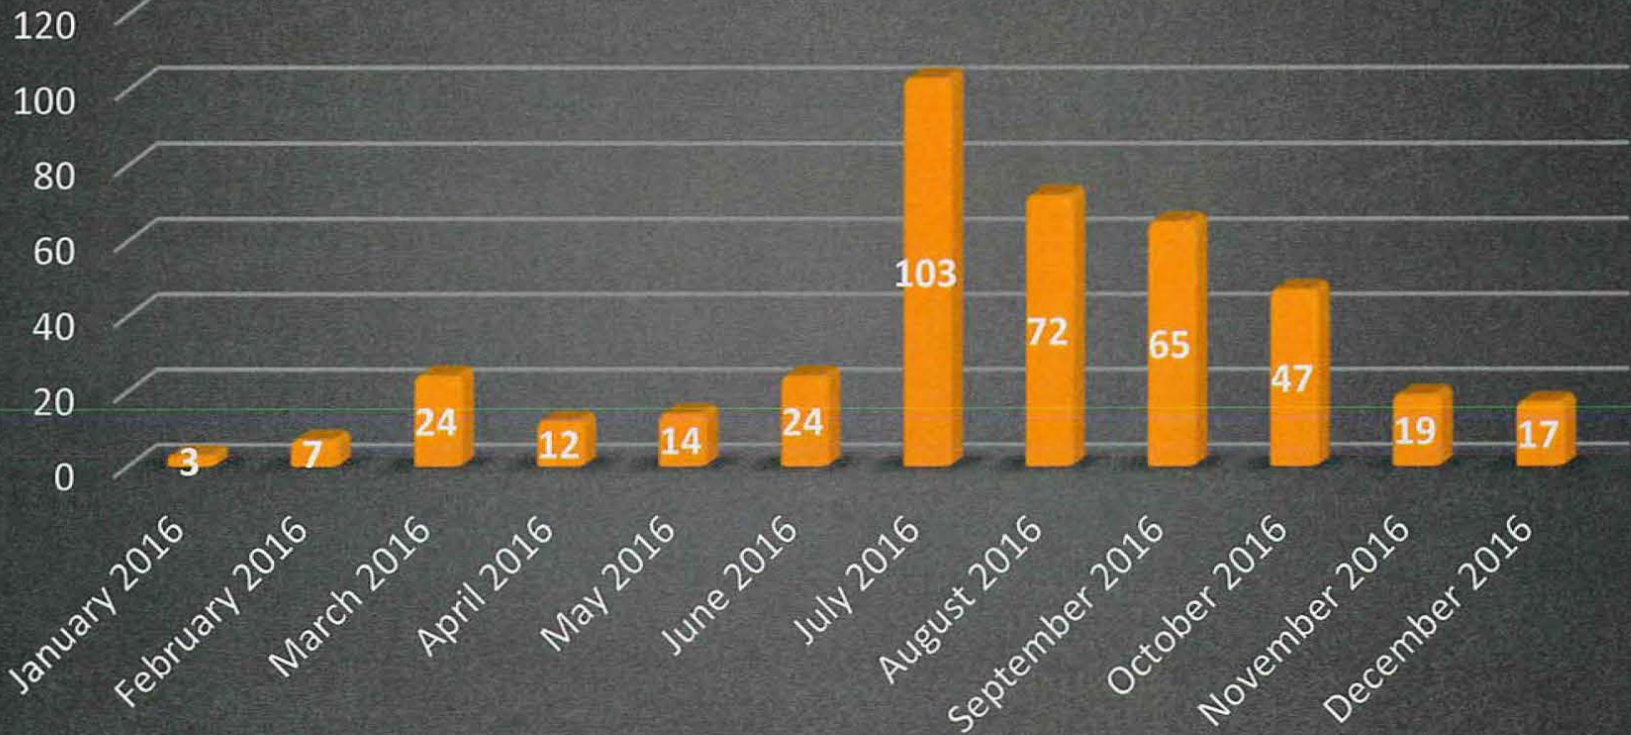

Overdose Calls 2016

Overdose Calls 2016

Overdose Calls 2015

Overdose Calls 2015

2 Year Total's By Station

	Station 1	Station 2	Station 3	Station 4	Station 5
■ Total	284	222	46	81	15
■ 2016	158	165	31	43	10
■ 2015	130	66	15	42	5

■ Total ■ 2016 ■ 2015