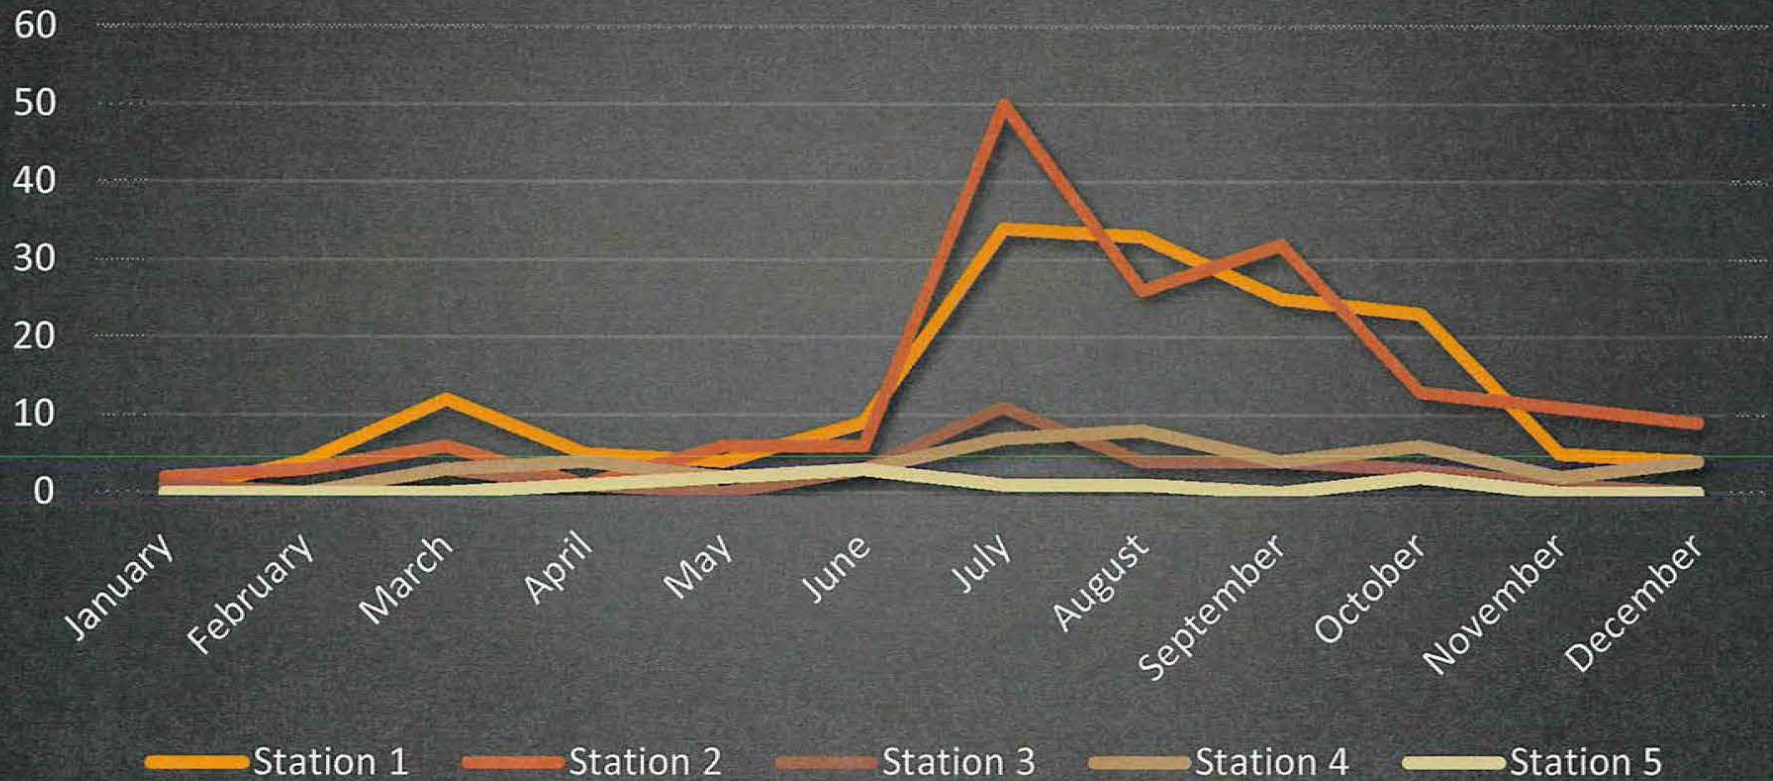

Overdose Calls 2016

Overdose Calls 2016

Overdose Calls 2015

Overdose Calls 2015

2 Year Total's By Station

	Station 1	Station 2	Station 3	Station 4	Station 5
■ Total	284	222	46	81	15
■ 2016	158	165	31	43	10
■ 2015	130	66	15	42	5