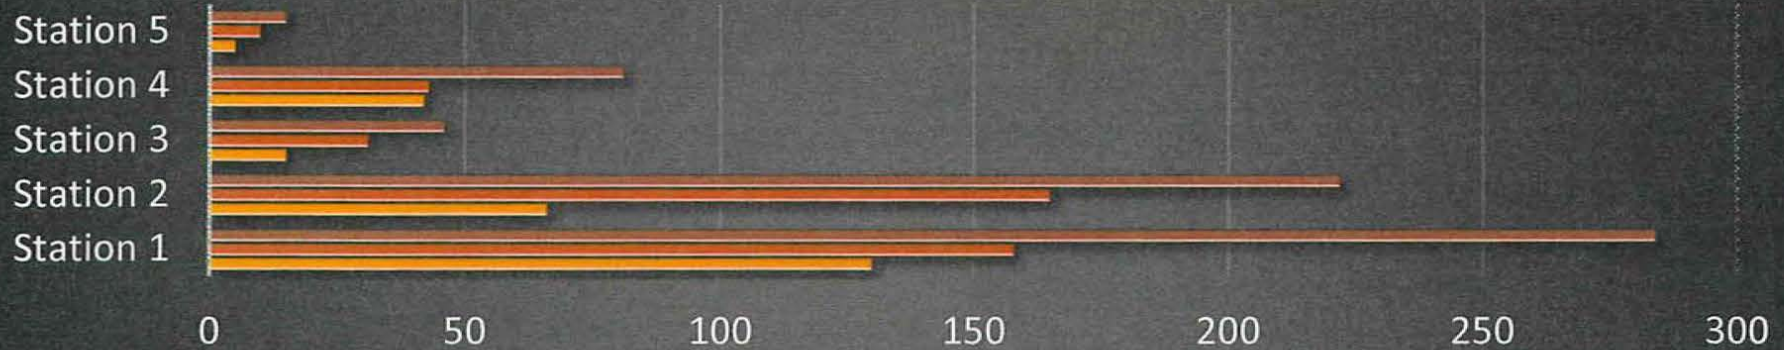

Overdose Calls 2016

Overdose Calls 2016

Overdose Calls 2015

Overdose Calls 2015

2 Year Total's By Station

	Station 1	Station 2	Station 3	Station 4	Station 5
■ Total	284	222	46	81	15
■ 2016	158	165	31	43	10
■ 2015	130	66	15	42	5