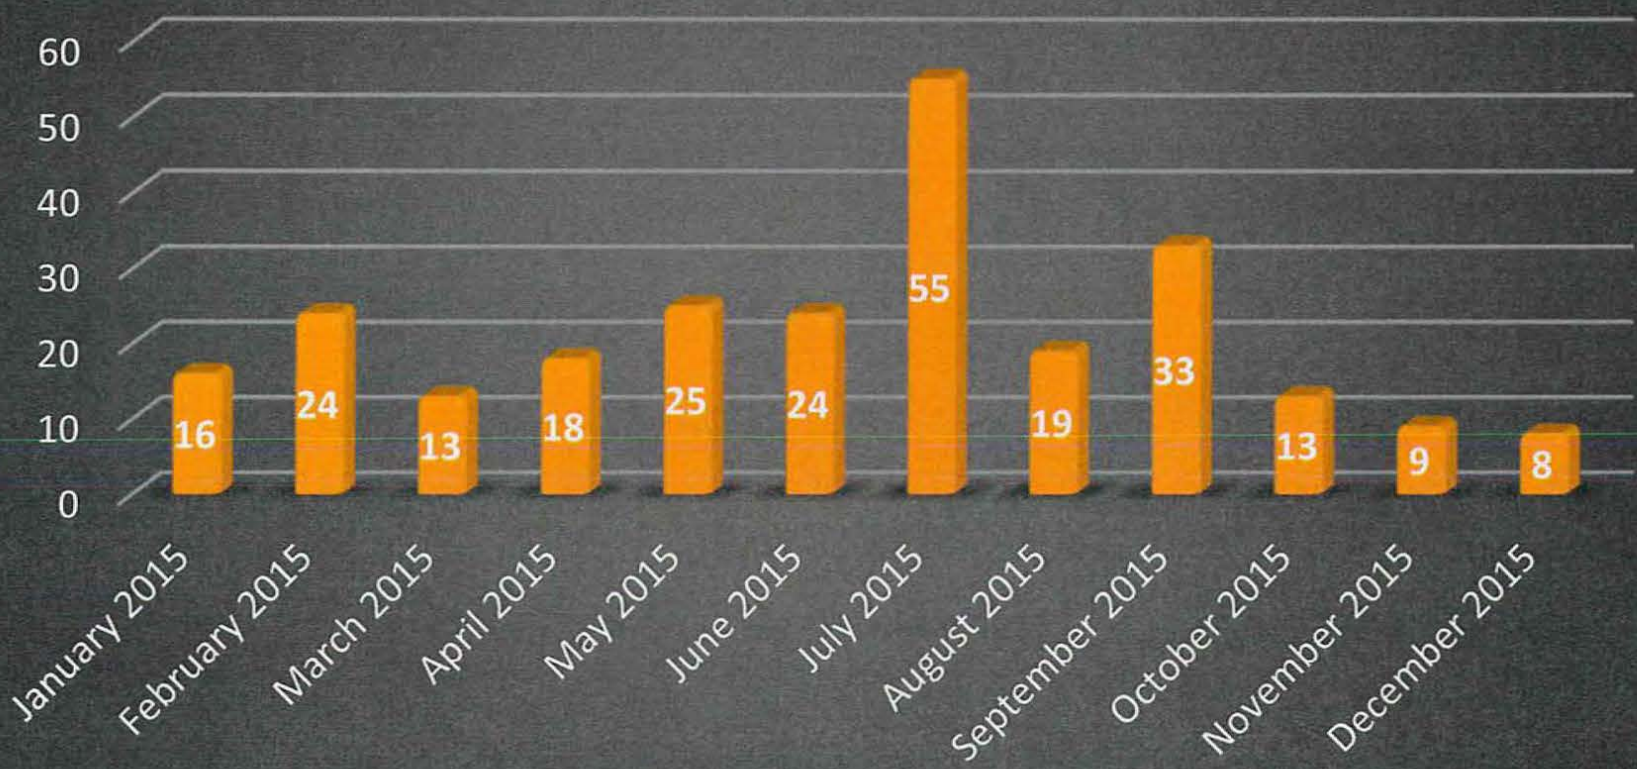

Overdose Calls 2016

Overdose Calls 2016

Overdose Calls 2015

Overdose Calls 2015

2 Year Total's By Station

	Station 1	Station 2	Station 3	Station 4	Station 5
■ Total	284	222	46	81	15
■ 2016	158	165	31	43	10
■ 2015	130	66	15	42	5

■ Total ■ 2016 ■ 2015