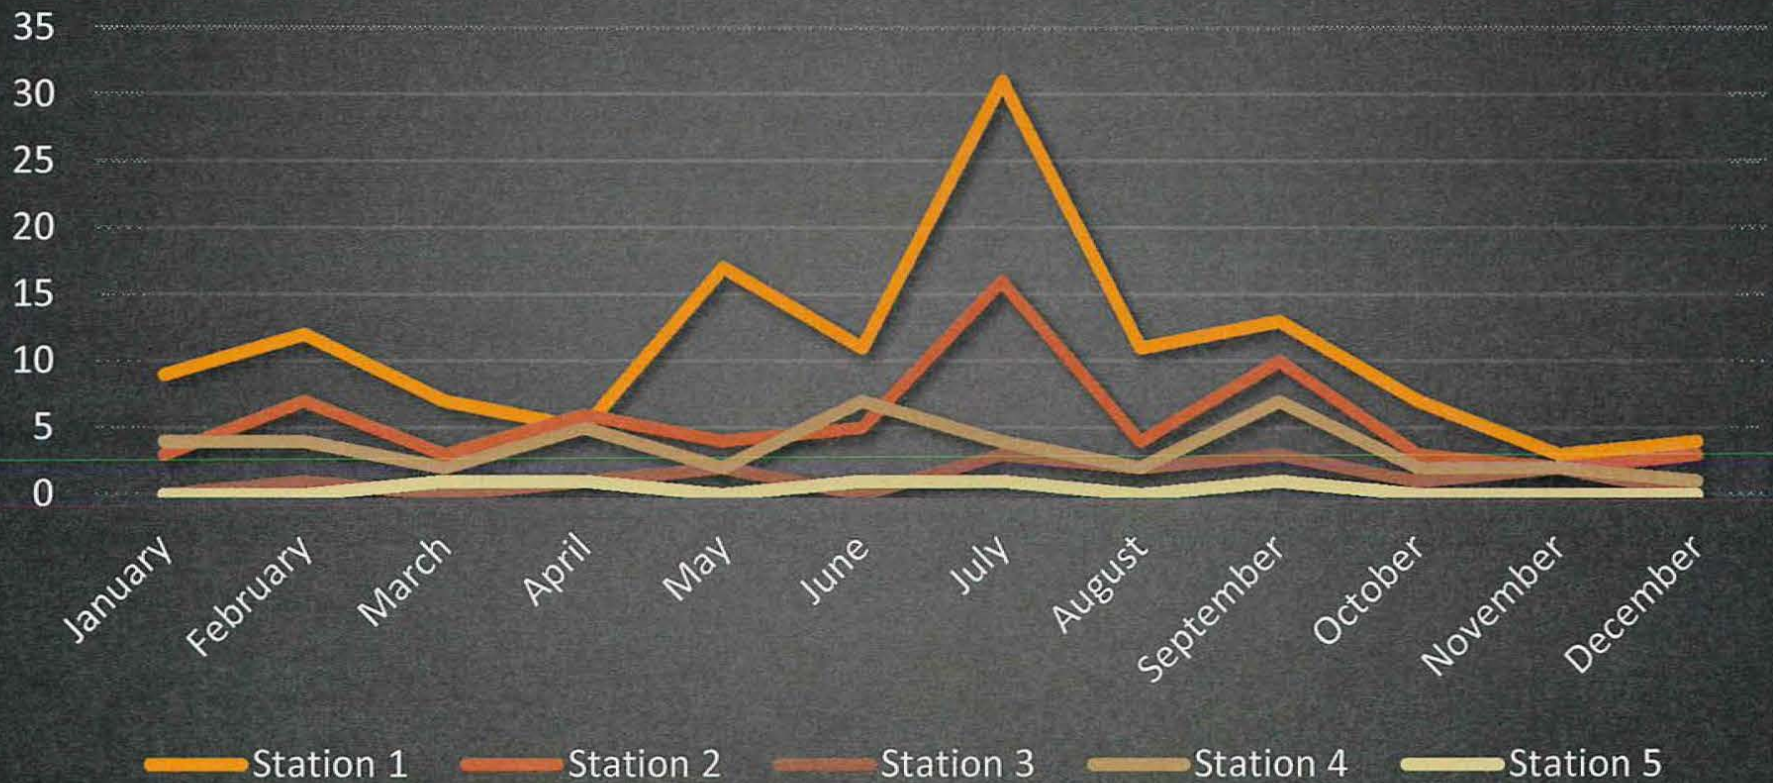

Overdose Calls 2016

Overdose Calls 2016

Overdose Calls 2015

Overdose Calls 2015

2 Year Total's By Station

	Station 1	Station 2	Station 3	Station 4	Station 5
■ Total	284	222	46	81	15
■ 2016	158	165	31	43	10
■ 2015	130	66	15	42	5